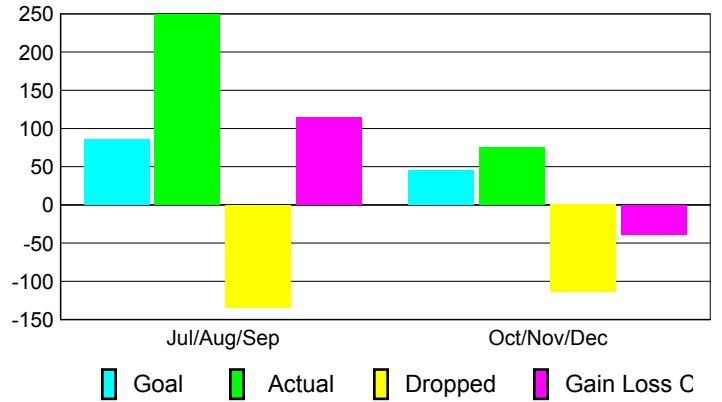

Membership Results 2010-2011

Goal, New, Dropped, Gain/Loss