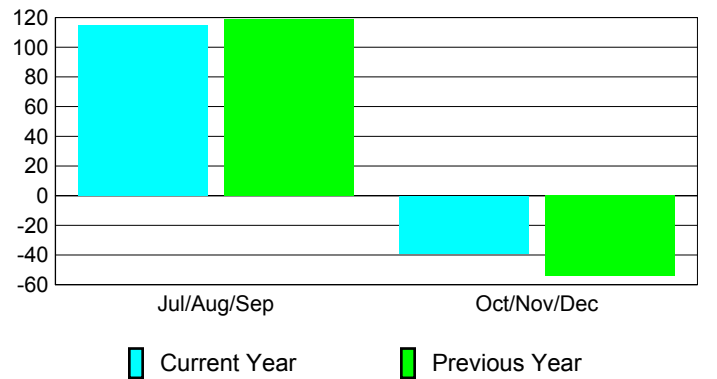

Comparison of Membership Gain/Loss

Current Year Compared to the Previous Year