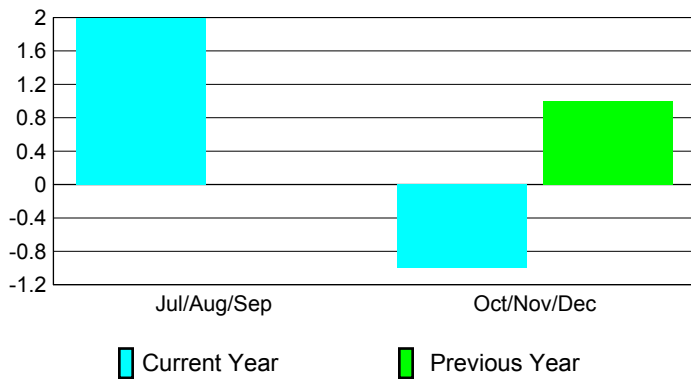

2010-2011 GMT Reports for District (or Undistricted) **District 300 F**

GMT: **PEI-JEN CHEN**

Location: **M.D. 300 Taiwan**

GMT CA: **5**

CLUBS

**Club Results
2010-2011**

**Clubs
2009-2010**

Month	New Club Goal	Actual New Clubs	Actual Dropped Clubs	Gain/Loss of Clubs	Gain/Loss of Clubs
Jul/Aug/Sep	1	2	0	2	0
Oct/Nov/Dec	1	1	-2	-1	1
Totals	2	3	-2	1	1

Club Results 2010-2011

Goal, New, Dropped, Gain/Loss

Comparison of Club Gain/Loss

Current Year Compared to the Previous Year

YTD Status Quo Clubs 2010-2011

Status Quo Clubs Compared to Status Quo Members

MEMBERSHIP