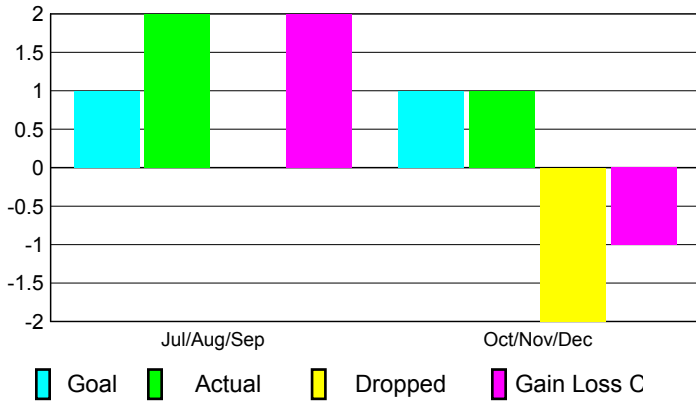

2010-2011 GMT Reports for District (or Undistricted) **District 300 F**

GMT: **PEI-JEN CHEN**

Location: **M.D. 300 Taiwan**

GMT CA: **5**

CLUBS

**Club Results
2010-2011**

**Clubs
2009-2010**

Month	New Club Goal	Actual New Clubs	Actual Dropped Clubs	Gain/Loss of Clubs	Gain/Loss of Clubs
Jul/Aug/Sep	1	2	0	2	0
Oct/Nov/Dec	1	1	-2	-1	1
Totals	2	3	-2	1	1

Club Results 2010-2011

Goal, New, Dropped, Gain/Loss

Comparison of Club Gain/Loss

Current Year Compared to the Previous Year

YTD Status Quo Clubs 2010-2011

Status Quo Clubs Compared to Status Quo Members

MEMBERSHIP